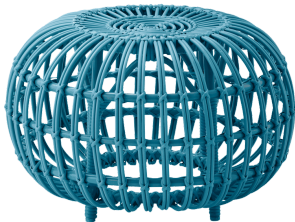

## FRANCO ALBINI SMALL OTTOMAN EXTERIOR COLLECTION

PRODUCT NUMBER: FA-E15

### SPECIFICATIONS

Diameter: 21.7"

Height: 13.8"

### SKUs

Dove White: FA-E15-DO

Moccachino: FA-E15-MC

Mint: FA-E15-MT

Blue: FA-E15-BU

SUITABLE FOR FULL OUTDOOR USE

ORDERS@SIKADSIGNUSA.COM

@SIKADSIGNUSA